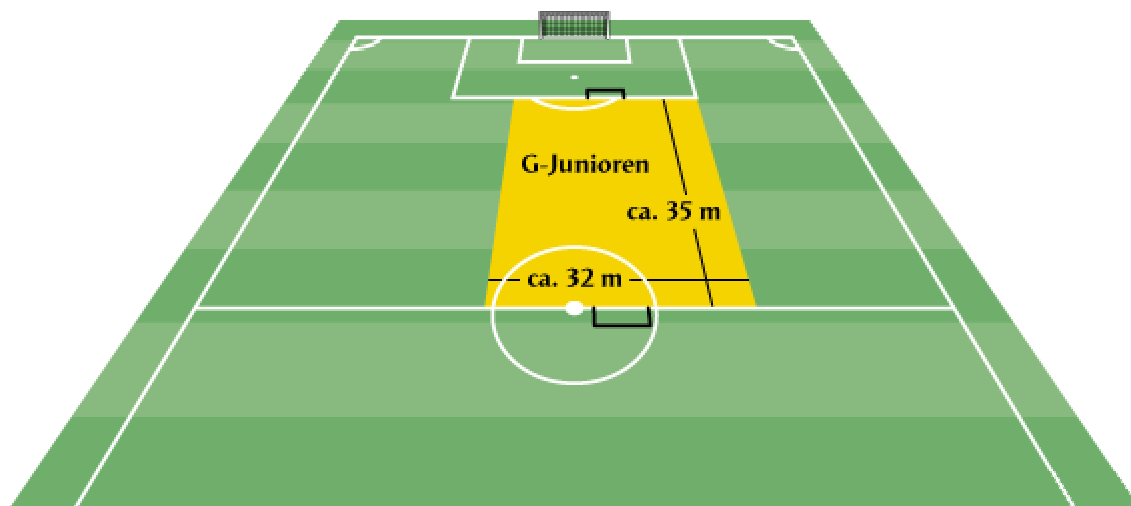

FUSSBALL- und LEICHTATHLETIK-VERBAND
WESTFALEN e.V.

Spielfeldgrößen und Spielregeln für die Bambini (Mini-Kicker/G-Junioren/U7)

Alter der Spieler:

Jungen und Mädchen die im Kalenderjahr, in dem das Spieljahr beginnt, das 6. Lebensjahr vollendet haben, sowie jüngere Spieler

Ein- und Auswechsell:

Beliebig oft

Tore:

5 x 2 m

Spielregeln:

Die Abseitsregel, die Rückpassregel kommt nicht zur Anwendung.

Spielerzahl:

Ideal 7 gegen 7

Einwurf:

Keine Konsequenzen bei falscher Ausführung, Fehler erklären

Spieldauer:

Bei nur einem Spiel max. 2 x 20 Minuten, . Bei einem Spieltreff/Spielrunde je nach Anzahl der Spiele (max. 80 Minuten pro Mannschaft). Die Veranstaltung sollte nicht länger als 3 Std dauern.

Spielfeldmarkierungen:

Außenlinien können mit „Hüttchen“ markiert werden

Spielleiter:

Wird von einem beteiligten Verein gestellt

Spielball:

Leichtspielball Größe 4 (290g)

Abstoß:

Wahlweise aus der Hand oder vom Boden. Bei Toraus, verursacht durch die angreifende Mannschaft, wird der Ball durch Werfen, Rollen oder Abstoß ins Spiel gebracht. Erfolgt der Abwurf oder Abstoß über die eigene Spielhälfte hinaus, ohne dass ein anderer Spieler den Ball berührt hat, ist auf direkten Freistoß für die gegnerische Mannschaft von der Mittellinie aus zu entscheiden.

Regelwidriges Spiel:

Verstoß erklären, Freistoß nur direkt, in Tornähe: Strafstoß (8m)