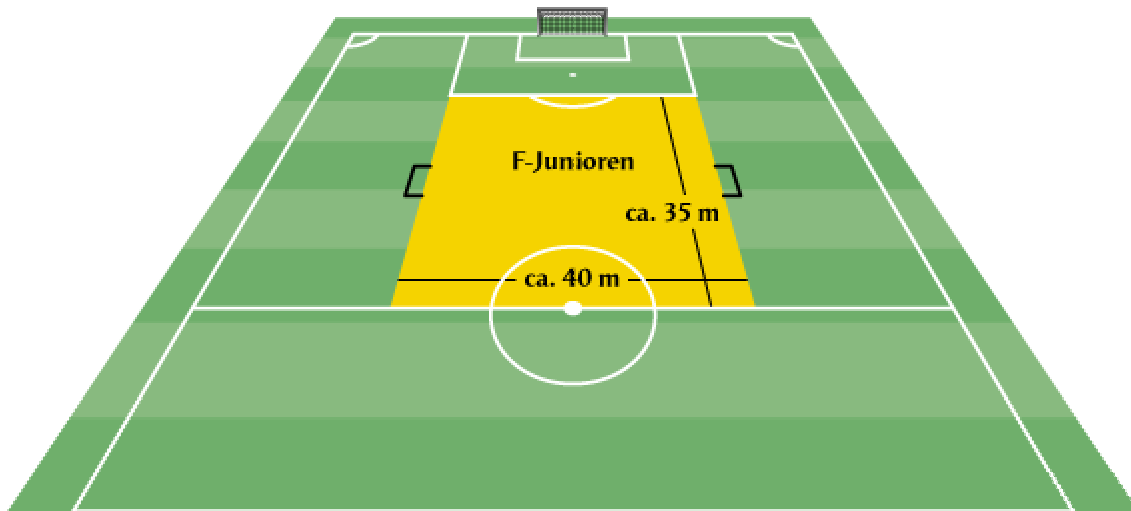

FUSSBALL- und LEICHTATHLETIK-VERBAND
WESTFALEN e.V.

Spielfeldgrößen und Spielregeln für F-Junioren (U9)

Austragungsmodus:

Spielrunden, die vom zuständigen Kreisjugendausschuss organisiert werden. Kreismeister werden nicht ausgespielt. Es werden keine Ergebnisse gepflegt und veröffentlicht.

Ein- und Auswechseln:

Beliebig oft

Tore:

5 x 2 m

Spielregeln:

Die Abseitsregel, die Rückpassregel kommt nicht zur Anwendung.

Spielerzahl:

Ideal 7 gegen 7

Einwurf:

Keine Konsequenzen bei falscher Ausführung, Fehler erklären

Spieldauer:

2 x 20 Minuten.

Spielfeldmarkierungen:

Außenlinien können mit „Hüttchen“ markiert werden

Spielleiter:

Wird von einem beteiligten Verein gestellt

Spielball:

Leichtspielball Größe 5 (290g)

Abstoß:

Wahlweise aus der Hand oder vom Boden. Bei Toraus, verursacht durch die angreifende Mannschaft, wird der Ball durch Werfen, Rollen oder Abstoß ins Spiel gebracht. Erfolgt der Abwurf oder Abstoß über die eigene Spielhälfte hinaus, ohne dass ein anderer Spieler den Ball berührt hat, ist auf direkten Freistoß für die gegnerische Mannschaft von der Mittellinie aus zu entscheiden.

Regelwidriges Spiel:

Verstoß erklären, Freistoß nur direkt, in Tornähe: Strafstoß (8m)