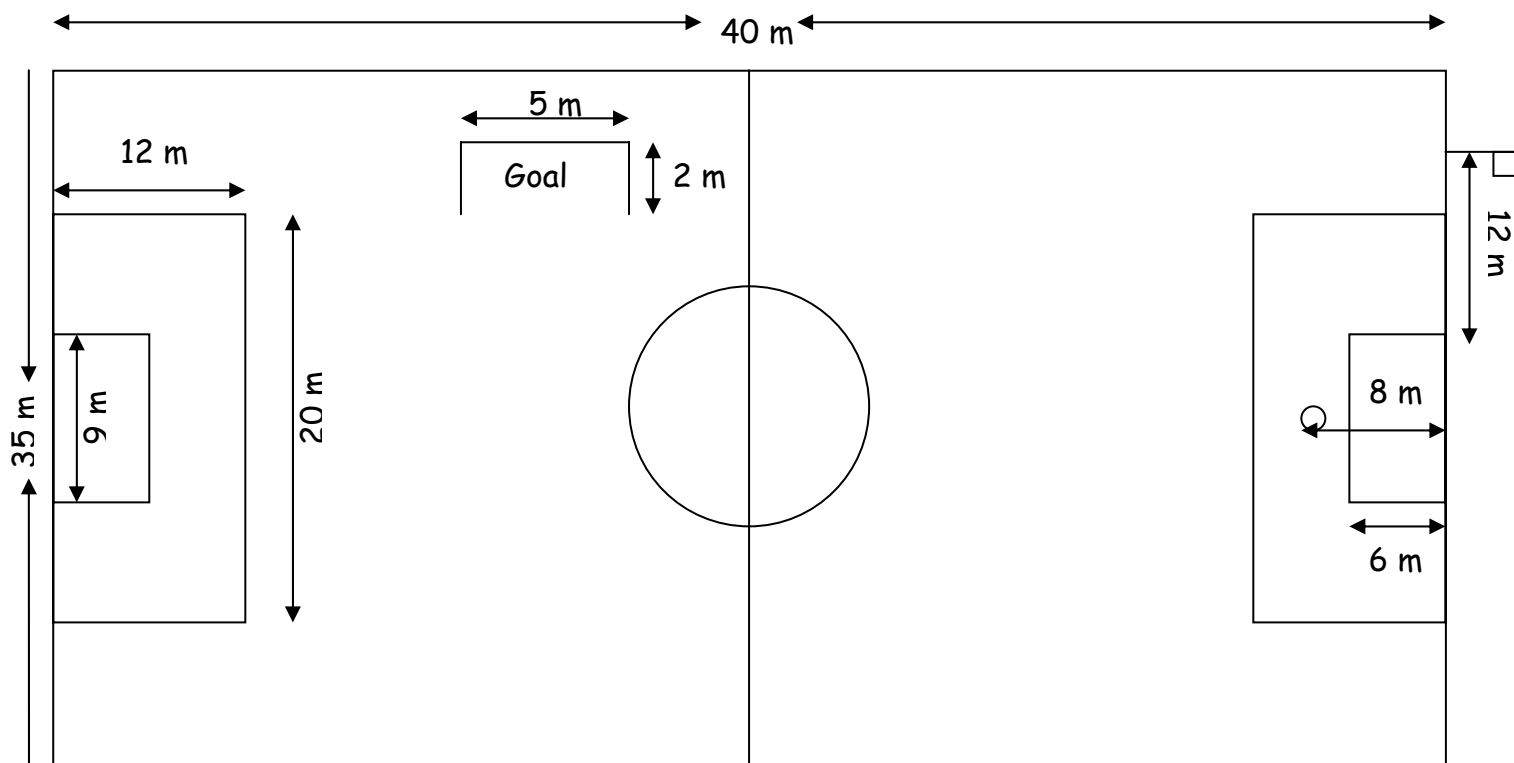

Team	F Jugend
Players	6 outfield and 1 goalkeeper
Substitutes	No limit (Rolling )
Size of Pitch	40m x 35m
Playing time	2 x 20 minutes
Points	None recorded
Free kicks	All direct 7m away from taker
Offside	No
Back pass	Allowed
Throw in	If a player incorrectly throws the ball the referee asks the player retake it, after showing him how to do it properly
Goal kicks	To be taken as normal
Corner Kicks	12m from goal post
Ball Size	5 Light (290g)
Goal size	5m x 2m
Referee	Away team offered whistle, if declined then home team refs.
Spielerbericht	Must be with Club manager after the match to ensure it is registered with the league.
Spielerpaß	All players only require a Spielerpaß for tournaments.

### **Tore:**

5 x 2 m